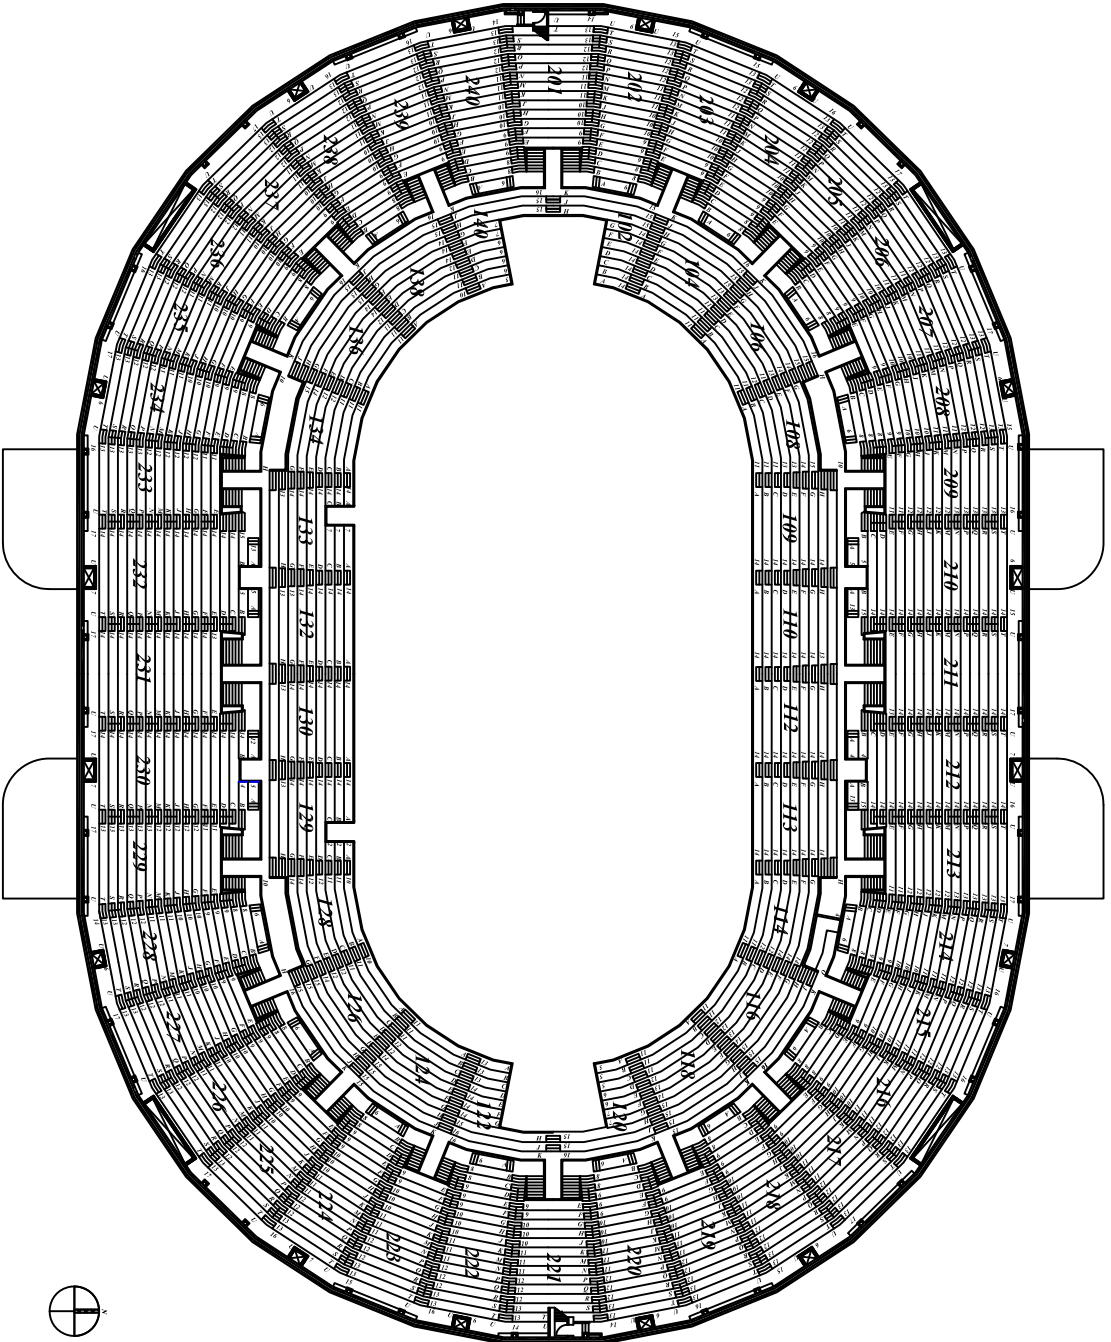

MARK CLARK
EXPRESSWAY

INTERNATIONAL BOULEVARD

PIRESTONE ROAD

FIXED SEATING